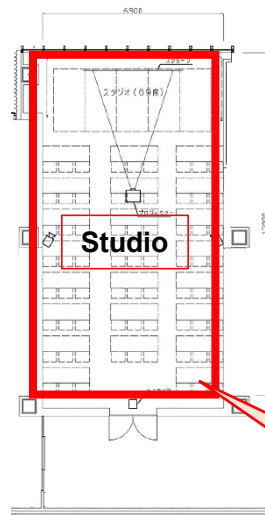

- Interpreting booth required