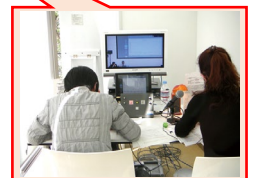

- Interpreting booth required