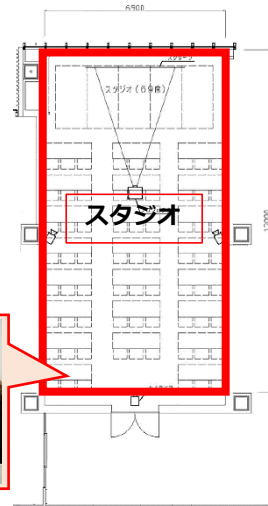

送信機 (ピンマイク型)

×10台

受信機

- ・通訳者ブース不要
- ・同室内にて通訳

**フルパック**

 送信機 (スタンドマイク型) ・  
ヘッドホン・手元ライト

×10台

受信機

・通訳者ブース必要

■ **Studio (Room 1)** 100㎡ Hours 7:30–22:00 (closed Sundays and holidays)

\* Please note that all communication will take place in the Japanese language.

	Hourly rate	All-day plan (9:00-17:00)	Included in price
Standard Set	30,000 yen	180,000 yen	Room, microphone, 1 PC
Recording Set	45,000 yen	270,000 yen	Room, microphone, 1 PC, camera operator, camera