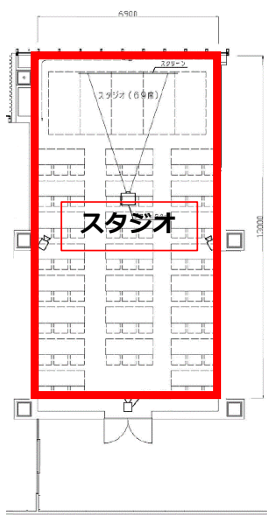

送信機 (ピンマイク型)

×10台

受信機

- ・通訳者ブース不要
- ・同室内にて通訳

**フルパック**

 送信機 (スタンドマイク型) ・  
ヘッドホン・手元ライト

×10台

受信機

・通訳者ブース必要

■ **Studio (Room 1)** 100㎡ Hours 7:30–22:00 (closed Sundays and holidays)

\* Please note that all communication will take place in the Japanese language.

	Hourly rate	All-day plan (9:00-17:00)	Included in price
Standard Set	30,000 yen	180,000 yen	Room, microphone, 1 PC
Recording Set	45,000 yen	270,000 yen	Room, microphone, 1 PC, camera operator, camera